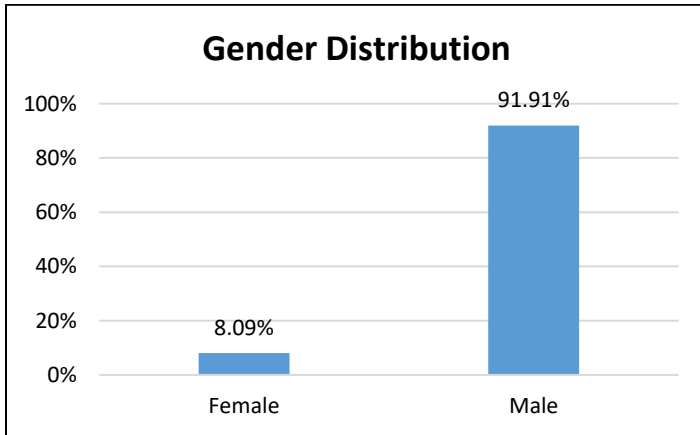

Pretrial Services Weekly Report

Electronic Monitoring Population Demographics 4/22/2022

Radio Frequency Monitoring (RF) population:	828
GPS Monitoring population:	839

Radio Frequency Monitoring

GPS Monitoring